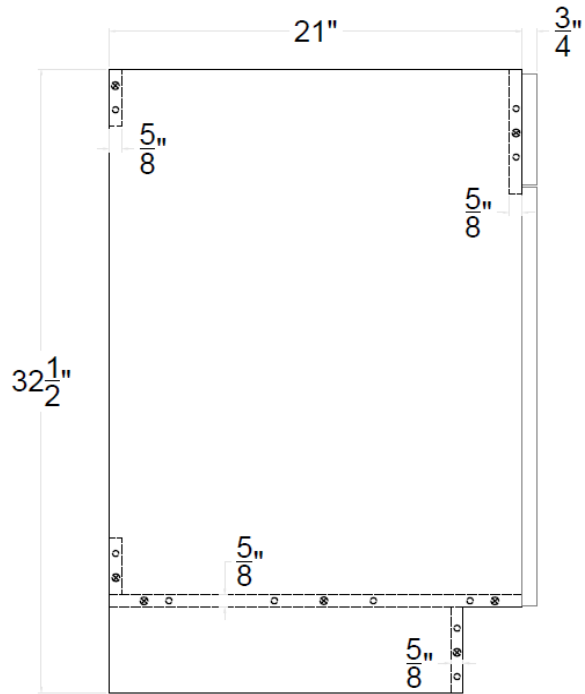

Kitchen Base Cabinet

Kitchen 4 Drawer Stack

Vanity Sink Base Cabinet

**Sink Base Cabinet  
with Full Height Doors**

Wall Cabinet

### ADA Removable Base Cabinet

Doors, Cabinet Bottom Panel & Toe Kick are easily removable to provide 27" height clearance