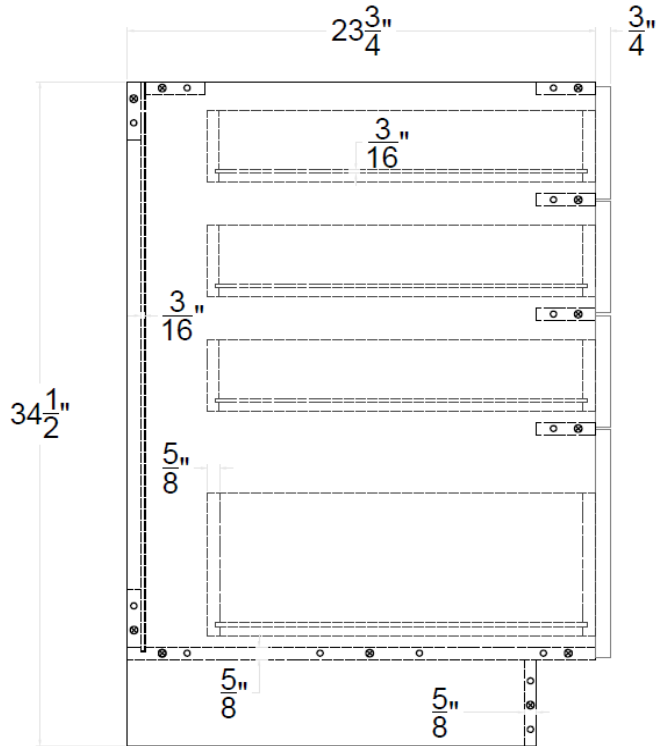

Kitchen Base Cabinet

Kitchen 4 Drawer Stack

Vanity Sink Base Cabinet

**Sink Base Cabinet  
with Full Height Doors**

Wall Cabinet

### ADA Removable Base Cabinet

Doors, Cabinet Bottom Panel & Toe Kick are easily removable to provide 27" height clearance