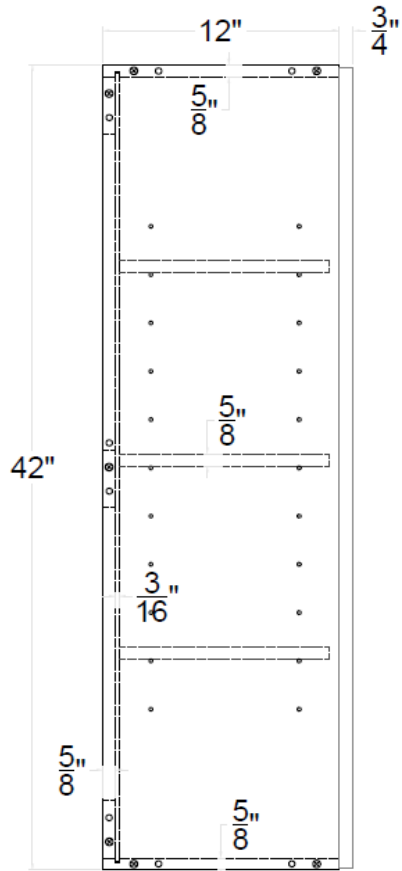

Kitchen Base Cabinet

Kitchen 4 Drawer Stack

Vanity Sink Base Cabinet

**Sink Base Cabinet  
with Full Height Doors**

Wall Cabinet

### ADA Removable Base Cabinet

Doors, Cabinet Bottom Panel & Toe Kick are easily removable to provide 27" height clearance