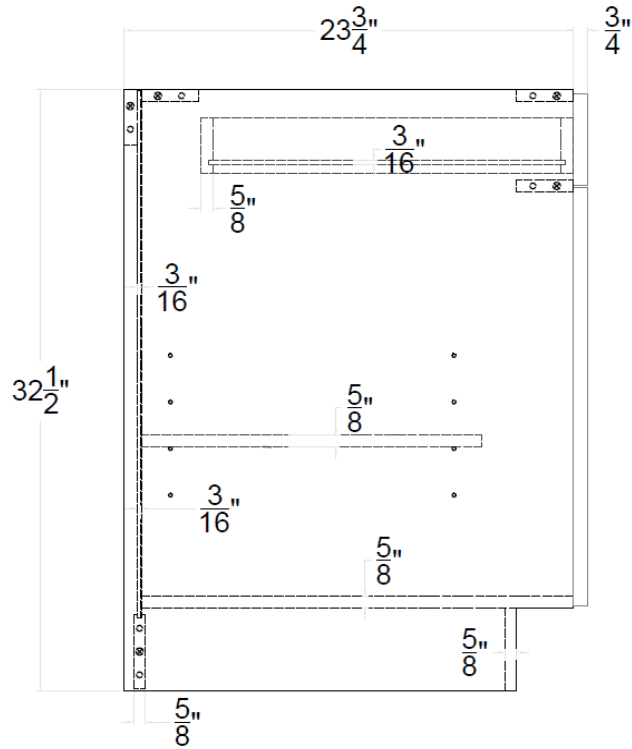

Kitchen Base Cabinet

Kitchen 4 Drawer Stack

Vanity Sink Base Cabinet

**Sink Base Cabinet  
with Full Height Doors**

Wall Cabinet

### ADA Removable Base Cabinet

Doors, Cabinet Bottom Panel & Toe Kick are easily removable to provide 27" height clearance