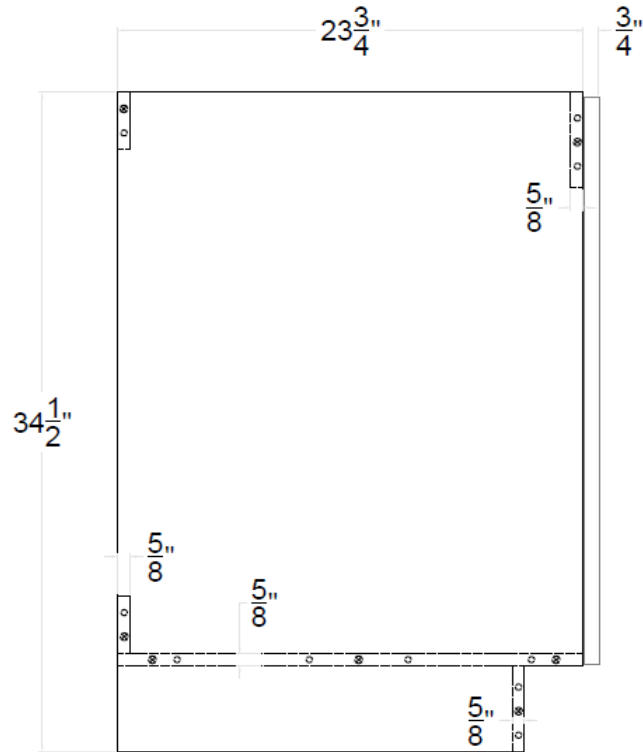

Kitchen Base Cabinet

Kitchen 4 Drawer Stack

Vanity Sink Base Cabinet

**Sink Base Cabinet  
with Full Height Doors**

Wall Cabinet

### ADA Removable Base Cabinet

Doors, Cabinet Bottom Panel & Toe Kick are easily removable to provide 27" height clearance